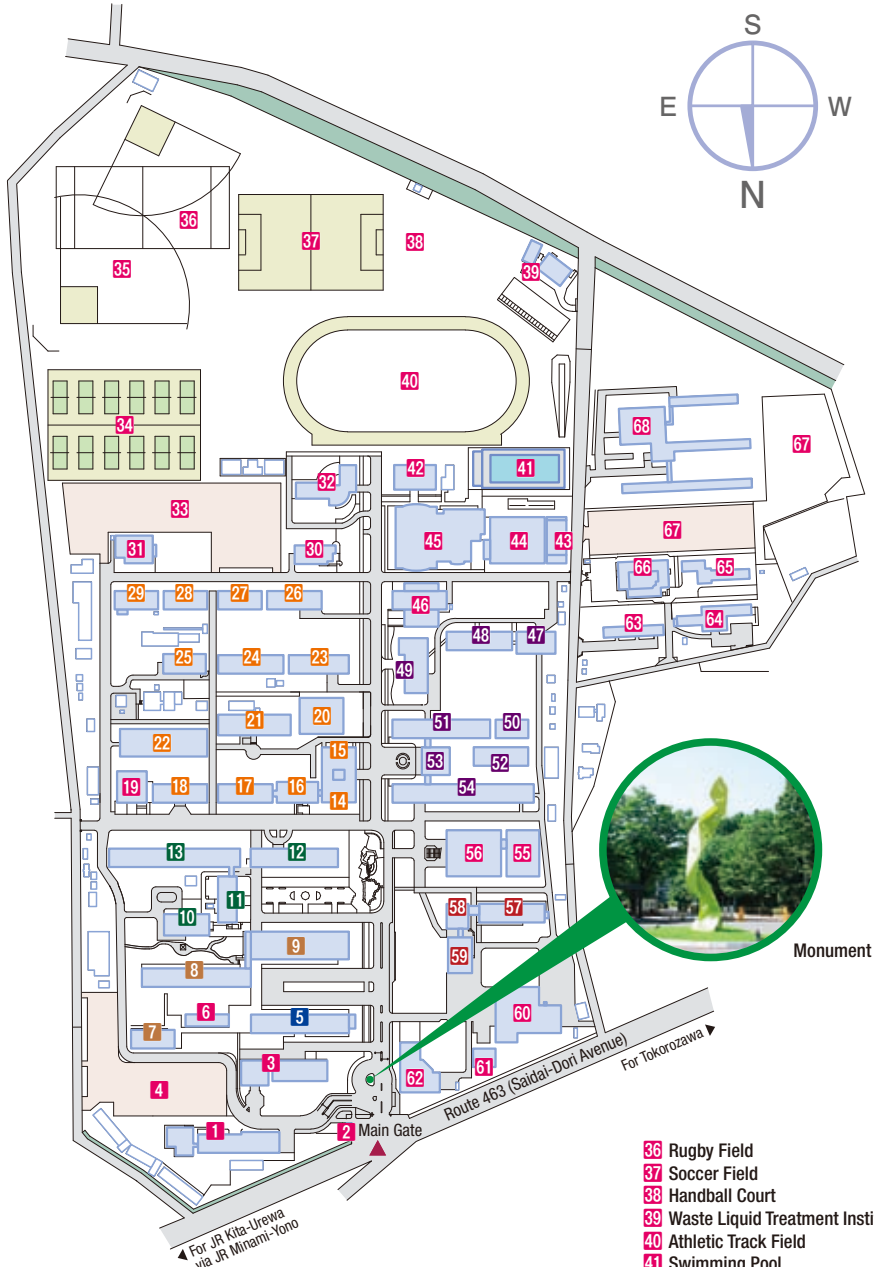

CAMPUS MAP

- 1 Administration Bureau
- 2 Security Guard Office
- 3 Innovative Research Center
 - Center for International Exchange (1F)
 - Saidai Spot (1F)
 - Center for Education and Research in Cooperative Human Relations
 - Institute for Environmental Science and Technology
- 4 Bicycle Parking Lot
- 5 Faculty of Liberal Arts
- 6 Education Bldg. For Center for International Exchange
- 7 General Education Bldg. -2
- 8 Organization of Education Bldg.
 - Center for Research and Training on International Development
 - Brain Science Institute
- 9 General Education Bldg. -1
- 10 School of Science -3
- 11 School of Science Experiment Bldg.
- 12 School of Science -2
- 13 School of Science -1
- 14 Dep't of Information and Computer Sciences
- 15 Graduate School of Science and Engineering

- 36 Rugby Field
- 37 Soccer Field
- 38 Handball Court
- 39 Waste Liquid Treatment Institute
- 40 Athletic Track Field
- 41 Swimming Pool
- 42 Martial Arts Hall
- 43 Japanese Archery Field
- 44 Gymnasium
- 45 General Gymnasium
- 46 Keyaki Hall (Cafeteria and Shop)
- 47 Faculty of Education -H
- 48 Faculty of Education -D
- 49 Faculty of Education -Como Bldg.
- 50 Faculty of Education -F
- 51 Faculty of Education -B
- 52 Faculty of Education -G
- 53 Faculty of Education -C
- 54 Faculty of Education -A
- 55 University Library -2
- 56 University Library -1
- 57 Faculty of Economics - Research Bldg.
- 58 Faculty of Economics -B
- 59 Faculty of Economics -A
- 60 Univ. CO-OP(Cafeteria and Shops)
- 61 Health Service Center
- 62 Daigaku Kaikan (University Hall, Restaurant and Convenience Store)
- 63 Dormitory for Staff
- 64 1st Bldg., International House
- 65 3rd Bldg., International House
- 66 2nd Bldg., International House
- 67 Auto Park for Students
- 68 Dormitory for Students